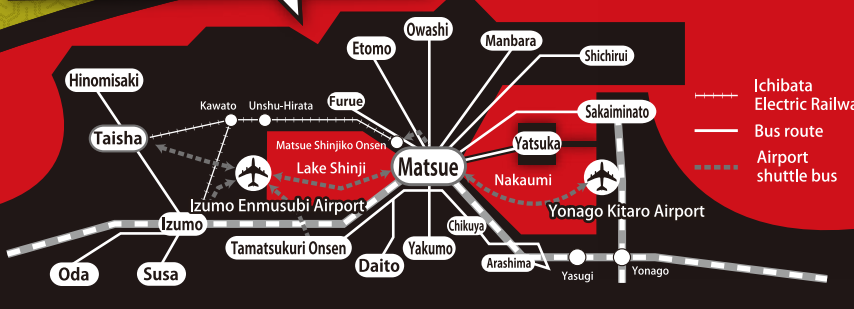

Where Perfect Ticket is Valid

This ticket is not valid on JR services

Ticket counters where Perfect Ticket can be purchased at a special price

- Ichibata Travel Service Matsue Station Business Office
- Ichibata Electric Railway (Dentetsu Izumoshi Station/Izumotaisha-mae Station/Matsue Shinjiko Onsen Station)
- Izumo Enmusubi Airport General Information Counter
- Yonago Kitaro Airport General Information Counter
- Sakaiminato City Tourist Information (in Minatosakai Community Plaza)
- Izumo City Station Tourist Information
- Shinmon Street Tourist Information